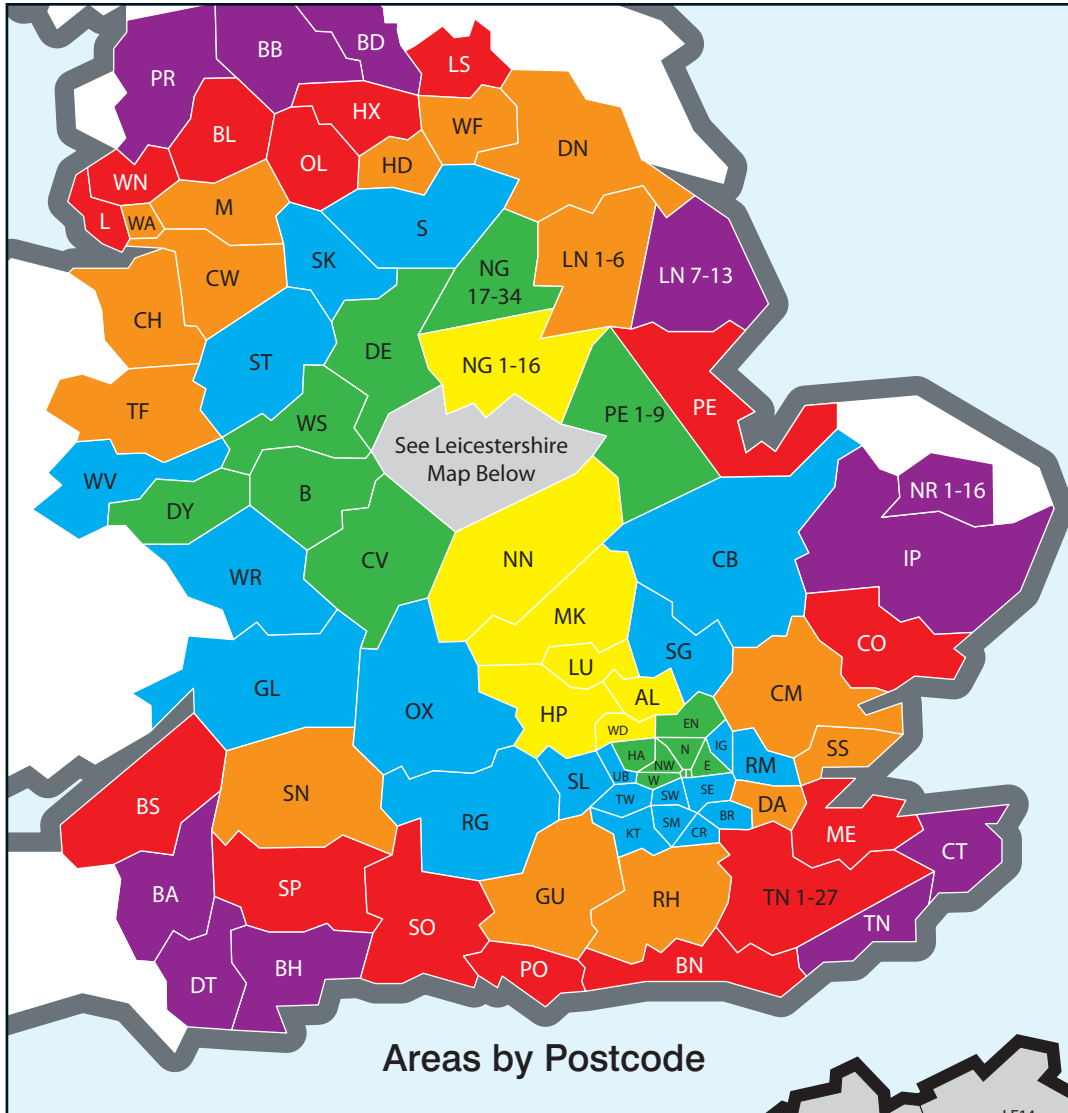

Nextday Shuttle Service

UP TO 300kg
standard pallet
1m maximum height

UP TO 500kg
standard pallet
1m maximum height

LEC

£16

LE

£29

A

£38

B

£39

C

£49

D

£75

E

£85

F

£95