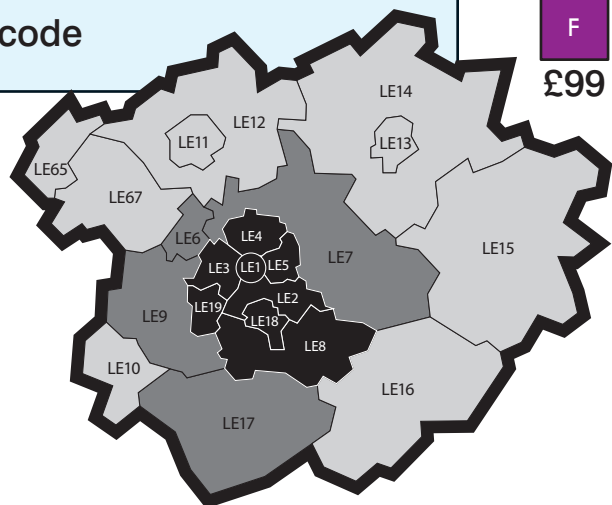

LE
£30

A
£45

B
£49

C
£59

D
£85

E
£89

F
£99

- All consignments carefully collected and delivered using our own vehicles, **not through a pallet network ensures maximum safe handling**
- You can specify an AM or PM delivery in Leics & yellow Zone A for an extra £20
- Need a collection or delivery that's not on the postcode map? contact us for price and options
- We collect between 1500-1730 weekdays for delivery next working day
- Need a collection bringing back to Leicester? We can help, the service works both ways
- London Congestion Zone charges apply in Congestion Charge Zone
- £10 Collection Surcharge applies in postcode areas LE6/7/9/17 – Areas LE10-16/65/67 additional collection/delivery charge applies