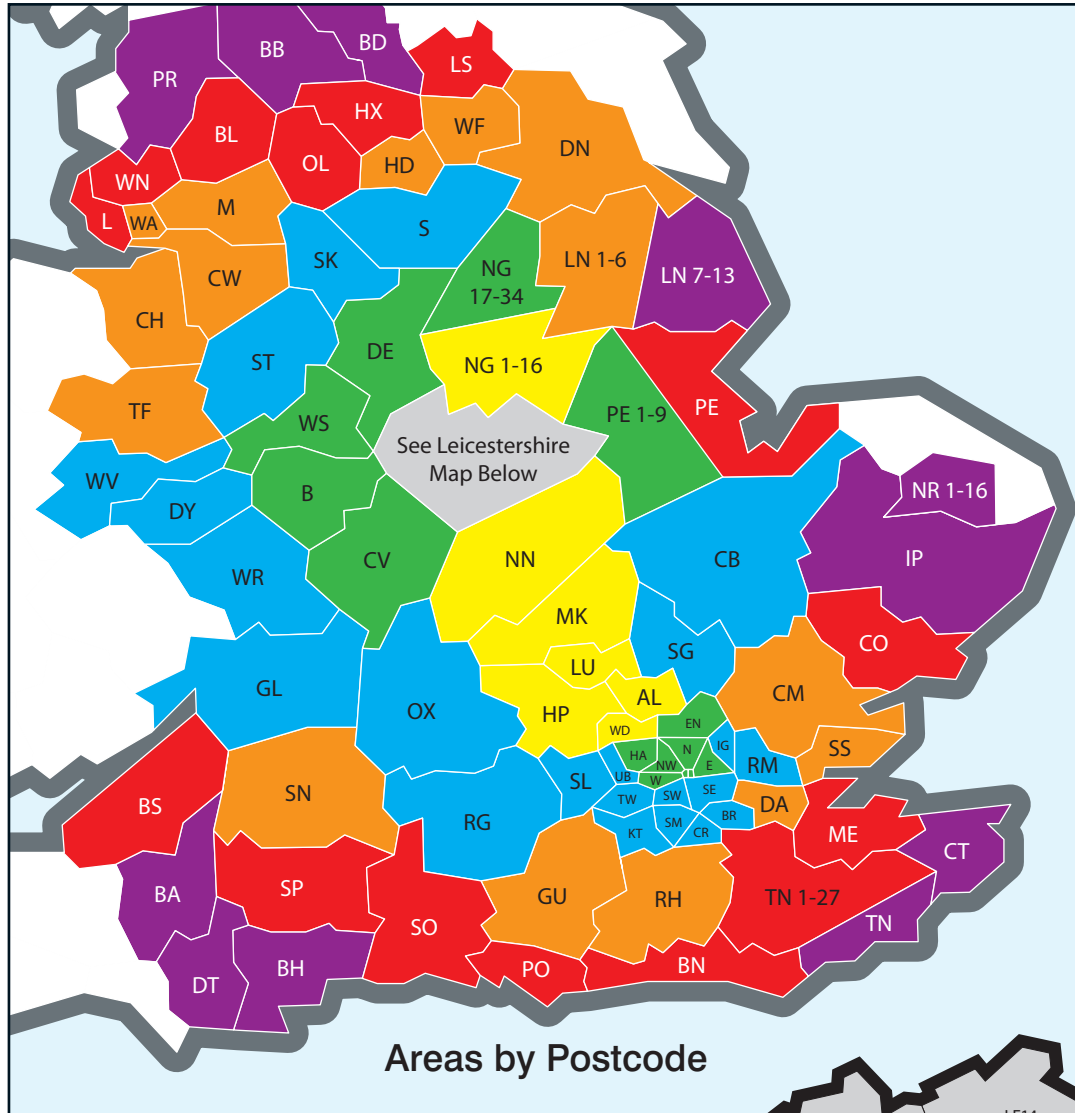

LE
£29

A
£39

B
£39

C
£49

D
£75

E
£85

F
£95

LEC
£19

LE
£30

A
£45

B
£49

C
£59

D
£85

E
£89

F
£99

- All consignments carefully collected and delivered using our own vehicles, **not through a pallet network ensures maximum safe handling**
- You can specify an AM or PM delivery in Leics & yellow Zone A for an extra £20
- Need a collection or delivery that's not on the postcode map? contact us for price and options
- We collect between 1500-1730 weekdays for delivery next working day
- Need a collection bringing back to Leicester? We can help, the service works both ways
- London Congestion Zone charges apply in Congestion Charge Zone
- £10 Collection Surcharge applies in postcode areas LE6/7/9/17 – Areas LE10-16/65/67 additional collection/delivery charge applies

Leicester
0116 2771 247

www.24sevensameday.co.uk

24sevensameday Ltd. Unit 1A Winchester Avenue, Blaby Industrial Park, Blaby, Leicester LE8 4GZ

All goods carried under Road Haulage Conditions of Carriage 2009 Copies of which are available by request.