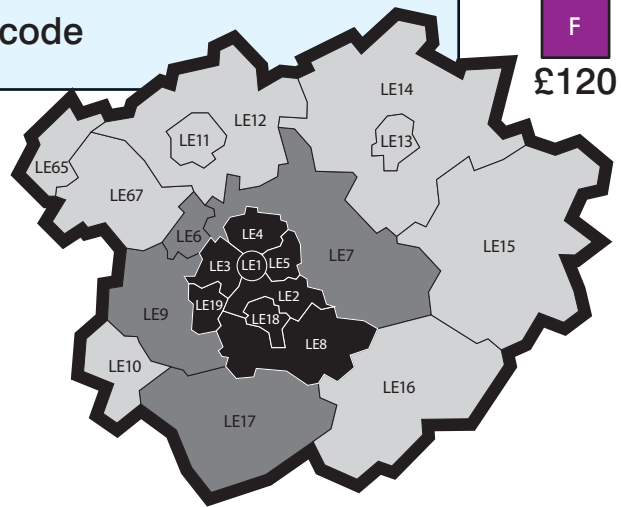

Nextday Shuttle Service

UP TO 300kg
standard pallet
1m maximum height

UP TO 500kg
standard pallet
1m maximum height

LEC	£16
LE	£29
A	£39
B	£45
C	£49
D	£79
E	£95
F	£110

LEC	£19
LE	£30
A	£45
B	£55
C	£59
D	£89
E	£99
F	£120

- All consignments carefully collected and delivered using our own vehicles, **not through a pallet network ensures maximum safe handling**
- You can specify an AM or PM delivery in Zone A (Yellow) & Zone B (Green) for an extra £20
- Need a collection or delivery that's not on the postcode map? Contact us for price and options
- We collect between 1500-1730 weekdays for delivery next working day
- Need a collection bringing back to Leicester? We can help, the service works both ways
- London Congestion Zone charges apply in Congestion Charge Zone
- £10 Collection Surcharge applies in postcode areas LE6/7/9/17 – Areas LE10-16/65/67 additional collection/delivery charge applies

Leicester
0116 2771 247

www.24sevensameday.co.uk

24sevensameday Ltd. Unit 1A Winchester Avenue, Blaby Industrial Park, Blaby, Leicester LE8 4GZ

All goods carried under Road Haulage Conditions of Carriage 2020. Copies of which are available by request.