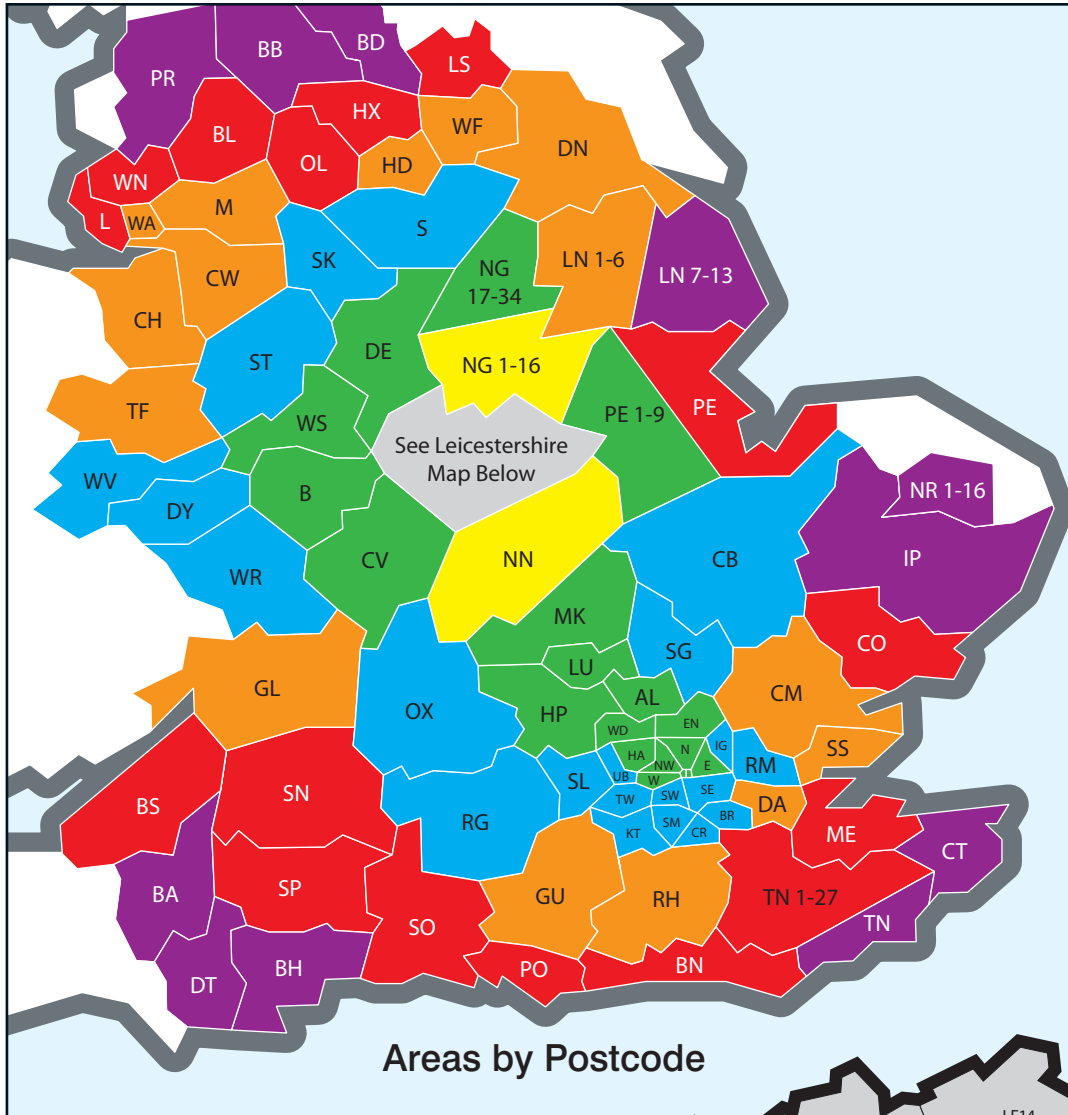

- All consignments carefully collected and delivered using our own vehicles, **not through a pallet network ensures maximum safe handling**
- You can specify an AM or PM delivery in Zone A (Yellow) & Zone B (Green) for an extra £20
- Need a collection or delivery that's not on the postcode map? Contact us for price and options
- We collect between 1500-1730 weekdays for delivery next working day
- Need a collection bringing back to Leicester? We can help, the service works both ways
- London Congestion Zone charges apply in Congestion Charge Zone
- £10 Collection Surcharge applies in postcode areas LE6/7/9/17 – Areas LE10-16/65/67 additional collection/delivery charge applies

Leicester
0116 2771 247

www.24sevensameday.co.uk

24sevensameday Ltd. Unit 1A Winchester Avenue, Blaby Industrial Park, Blaby, Leicester LE8 4GZ

All goods carried under Road Haulage Conditions of Carriage 2020. Copies of which are available by request.