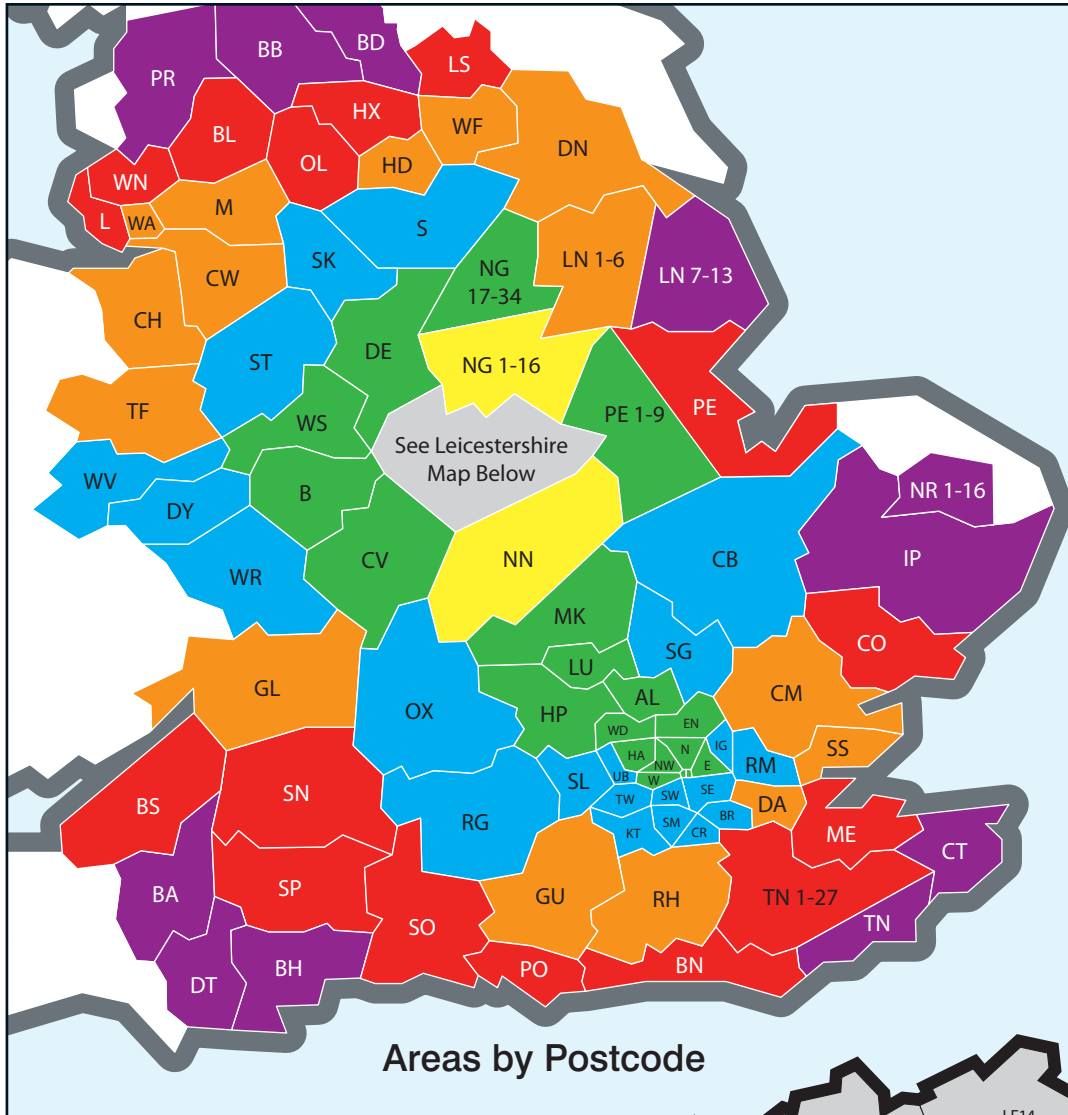

- All consignments carefully collected and delivered using our own vehicles, **not through a pallet network ensures maximum safe handling**
- You can specify an AM or PM delivery in Zone A (Yellow) & Zone B (Green) for an extra £20
- Need a collection or delivery that's not on the postcode map? Contact us for price and options
- We collect between 1500-1730 weekdays for delivery next working day
- Need a collection bringing back to Leicester? We can help, the service works both ways
- London Congestion Zone charges apply in Congestion Charge Zone
- £10 Collection Surcharge applies in postcode areas LE6/7/9/17 – Areas LE10-16/65/67 additional collection/delivery charge applies

**Leicester**  
**0116 2771 247**

[www.24sevensameday.co.uk](http://www.24sevensameday.co.uk)

24sevensameday Ltd. Unit 1A Winchester Avenue, Blaby Industrial Park, Blaby, Leicester LE8 4GZ

All goods carried under Road Haulage Conditions of Carriage 2020. Copies of which are available by request.