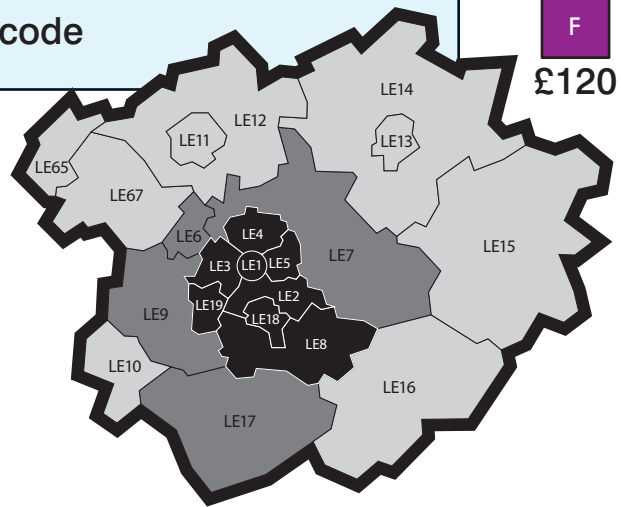

## Nextday Shuttle Service

**UP TO 300kg**  
standard pallet  
1m maximum height

**UP TO 500kg**  
standard pallet  
1m maximum height

LEC	£19
LE	£29
A	£39
B	£49
C	£55
D	£85
E	£95
F	£110

LEC	£25
LE	£30
A	£45
B	£59
C	£65
D	£95
E	£99
F	£120

- All consignments carefully collected and delivered using our own vehicles, **not through a pallet network ensures maximum safe handling**
- You can specify an AM or PM delivery in Zone A (Yellow) & Zone B (Green) for an extra £20
- Need a collection or delivery that's not on the postcode map? Contact us for price and options
- We collect between 1500-1730 weekdays for delivery next working day
- Need a collection bringing back to Leicester? We can help, the service works both ways
- London Congestion Zone charges apply in Congestion Charge Zone
- £10 Collection Surcharge applies in postcode areas LE6/7/9/17 – Areas LE10-16/65/67 additional collection/delivery charge applies

**Leicester**  
**0116 2771 247**

[www.24sevensameday.co.uk](http://www.24sevensameday.co.uk)

24sevensameday Ltd. Unit 1A Winchester Avenue, Blaby Industrial Park, Blaby, Leicester LE8 4GZ

All goods carried under Road Haulage Conditions of Carriage 2020. Copies of which are available by request.