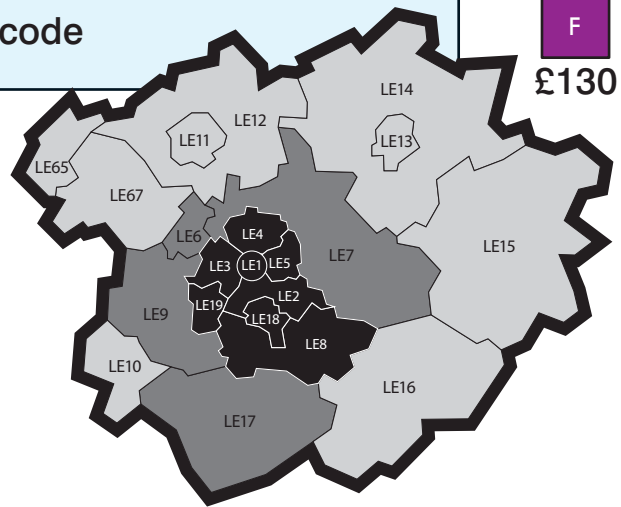

## Nextday Shuttle Service

**UP TO 300kg**  
standard pallet  
1m maximum height

**UP TO 500kg**  
standard pallet  
1m maximum height

LEC	£21
LE	£32
A	£43
B	£54
C	£60
D	£95
E	£105
F	£120

LEC	£28
LE	£33
A	£49
B	£65
C	£70
D	£105
E	£110
F	£130

- All consignments carefully collected and delivered using our own vehicles, **not through a pallet network ensures maximum safe handling**
- You can specify an AM or PM delivery in Zone A (Yellow) & Zone B (Green) for an extra £20
- Need a collection or delivery that's not on the postcode map? Contact us for price and options
- We collect between 1500-1730 weekdays for delivery next working day
- Need a collection bringing back to Leicester? We can help, the service works both ways
- London Congestion Zone charges apply in Congestion Charge Zone
- £10 Collection Surcharge applies in postcode areas LE6/7/9/17 – Areas LE10-16/65/67 additional collection/delivery charge applies

**Leicester**  
**0116 2771 247**

[www.24sevensameday.co.uk](http://www.24sevensameday.co.uk)

24sevensameday Ltd. Unit 1A Winchester Avenue, Blaby Industrial Park, Blaby, Leicester LE8 4GZ

All goods carried under Road Haulage Conditions of Carriage 2020. Copies of which are available by request.