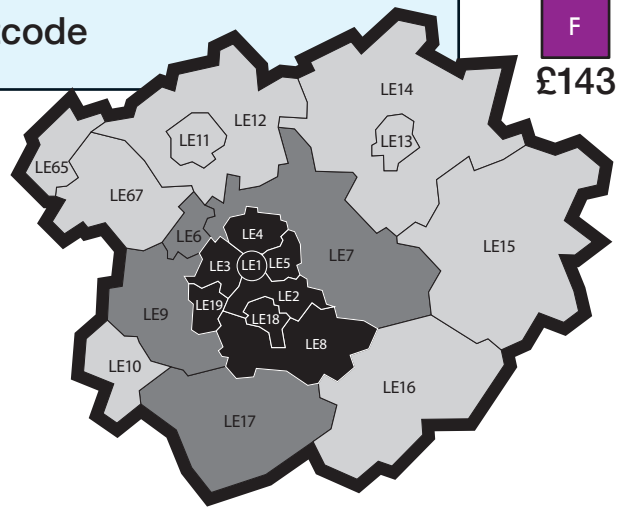

Nextday Shuttle Service

UP TO 300kg
standard pallet
1m maximum height

UP TO 500kg
standard pallet
1m maximum height

LEC	£24
LE	£36
A	£48
B	£60
C	£66
D	£105
E	£115
F	£132

LEC	£31
LE	£37
A	£54
B	£72
C	£77
D	£116
E	£121
F	£143

- All consignments carefully collected and delivered using our own vehicles, **not through a pallet network ensures maximum safe handling**
- You can specify an AM or PM delivery in Zone A (Yellow) & Zone B (Green) for an extra £20
- Need a collection or delivery that's not on the postcode map? Contact us for price and options
- We collect between 1500-1730 weekdays for delivery next working day
- Need a collection bringing back to Leicester? We can help, the service works both ways
- London Congestion Zone charges apply in Congestion Charge Zone
- £10 Collection Surcharge applies in postcode areas LE6/7/9/17 – Areas LE10-16/65/67 additional collection/delivery charge applies

Leicester
0116 2771 247

www.24sevensameday.co.uk

24sevensameday Ltd. Unit 1A Winchester Avenue, Blaby Industrial Park, Blaby, Leicester LE8 4GZ

All goods carried under Road Haulage Conditions of Carriage 2020. Copies of which are available by request.