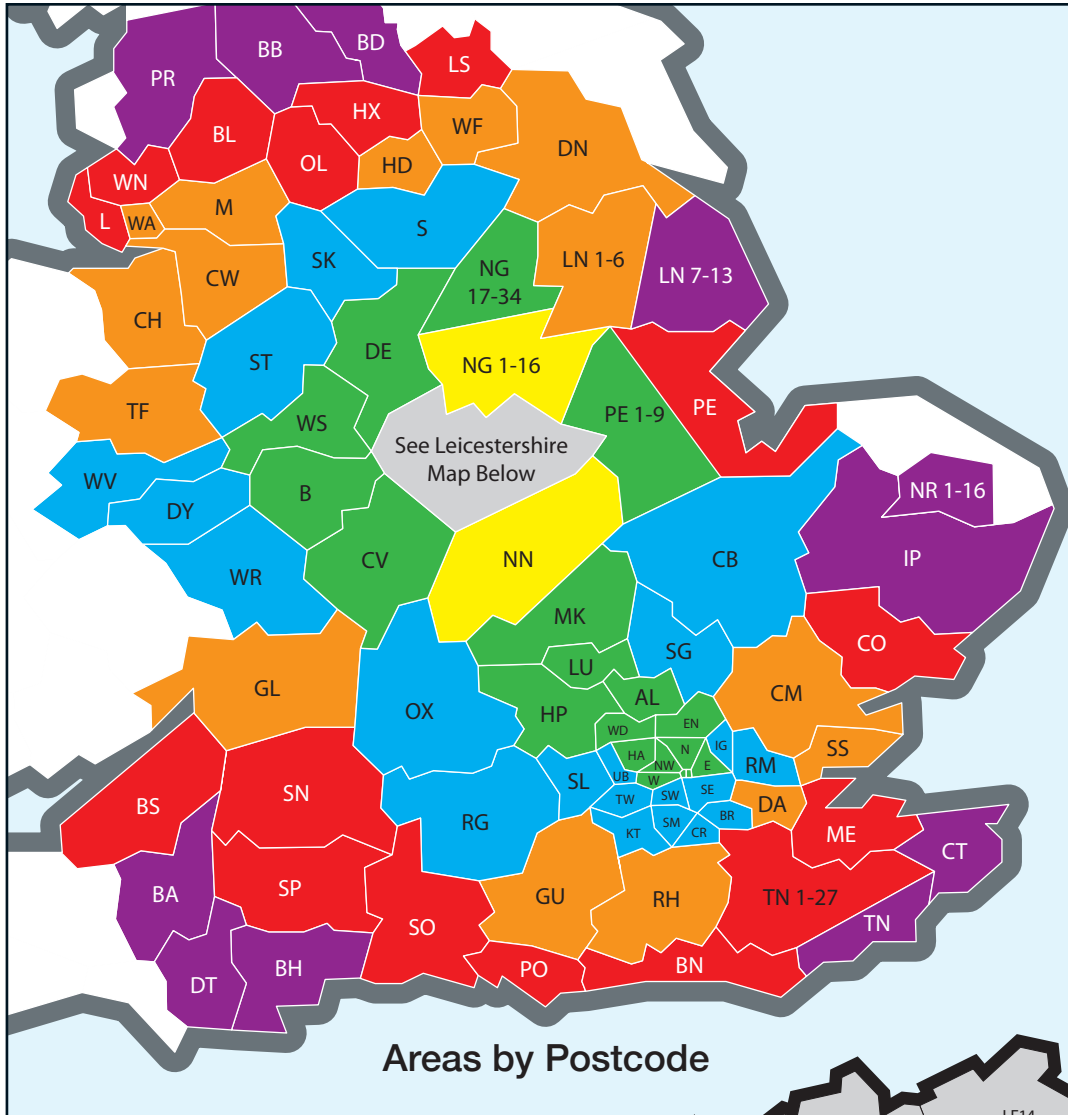

- All consignments carefully collected and delivered using our own vehicles, **not through a pallet network ensures maximum safe handling**
- You can specify an AM or PM delivery in Zone A (Yellow) & Zone B (Green) for an extra £20
- Need a collection or delivery that's not on the postcode map? Contact us for price and options
- We collect between 1500-1730 weekdays for delivery next working day
- Need a collection bringing back to Leicester? We can help, the service works both ways
- London Congestion Zone charges apply in Congestion Charge Zone
- £10 Collection Surcharge applies in postcode areas LE6/7/9/17 – Areas LE10-16/65/67 additional collection/delivery charge applies

Leicester
0116 2771 247

www.24sevensameday.co.uk

24sevensameday Ltd. Unit 1A Winchester Avenue, Blaby Industrial Park, Blaby, Leicester LE8 4GZ

All goods carried under Road Haulage Conditions of Carriage 2020. Copies of which are available by request.