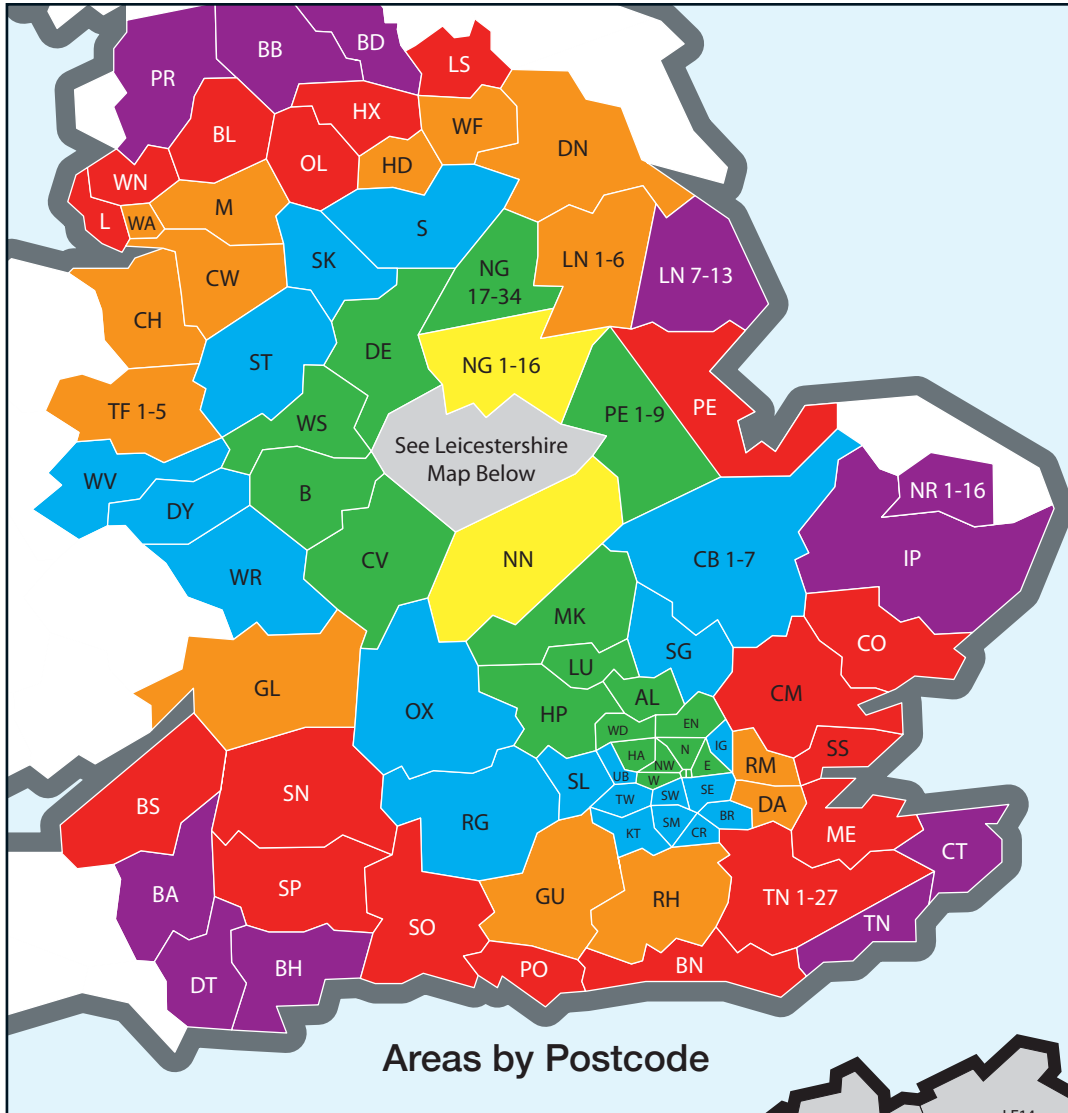

| | |
|-----|------|
| LEC | £35 |
| LE | £39 |
| A | £57 |
| B | £75 |
| C | £80 |
| D | £120 |
| E | £126 |
| F | £149 |

- All consignments carefully collected and delivered using our own vehicles, **not through a pallet network ensures maximum safe handling**
- You can specify an AM or PM delivery in Zone A (Yellow) & Zone B (Green) for an extra £20
- Need a collection or delivery that's not on the postcode map? Contact us for price and options
- We collect between 1500-1730 weekdays for delivery next working day
- Need a collection bringing back to Leicester? We can help, the service works both ways
- London Congestion Zone charges apply in Congestion Charge Zone
- £15 Collection Surcharge applies in postcode areas LE6/7/9/17 – Areas LE10-16/65/67 additional collection/delivery charge applies

Leicester
0116 2771 247

www.24sevensameday.co.uk

24sevensameday Ltd. Unit 1A Winchester Avenue, Blaby Industrial Park, Blaby, Leicester LE8 4GZ

All goods carried under Road Haulage Conditions of Carriage 2020. Copies of which are available by request.