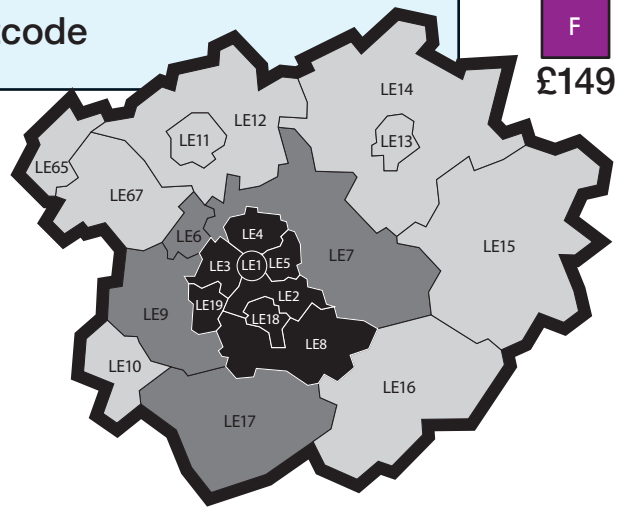

Nextday Shuttle Service

UP TO 300kg

standard pallet
1m maximum height

UP TO 500kg

standard pallet
1m maximum height

| | |
|-----|------|
| LEC | £29 |
| LE | £38 |
| A | £50 |
| B | £63 |
| C | £69 |
| D | £110 |
| E | £120 |
| F | £138 |

| | |
|-----|------|
| LEC | £35 |
| LE | £39 |
| A | £57 |
| B | £75 |
| C | £80 |
| D | £120 |
| E | £126 |
| F | £149 |

- All consignments carefully collected and delivered using our own vehicles, **not through a pallet network ensures maximum safe handling**
- You can specify an AM or PM delivery in Zone A (Yellow) & Zone B (Green) for an extra £20
- Need a collection or delivery that's not on the postcode map? Contact us for price and options
- We collect between 1500-1730 weekdays for delivery next working day
- Need a collection bringing back to Leicester? We can help, the service works both ways
- London Congestion Zone charges apply in Congestion Charge Zone
- £15 Collection Surcharge applies in postcode areas LE6/7/9/17 – Areas LE10-16/65/67 additional collection/delivery charge applies

Leicester
0116 2771 247

www.24sevensameday.co.uk

24sevensameday Ltd. Unit 1A Winchester Avenue, Blaby Industrial Park, Blaby, Leicester LE8 4GZ

All goods carried under Road Haulage Conditions of Carriage 2020. Copies of which are available by request.